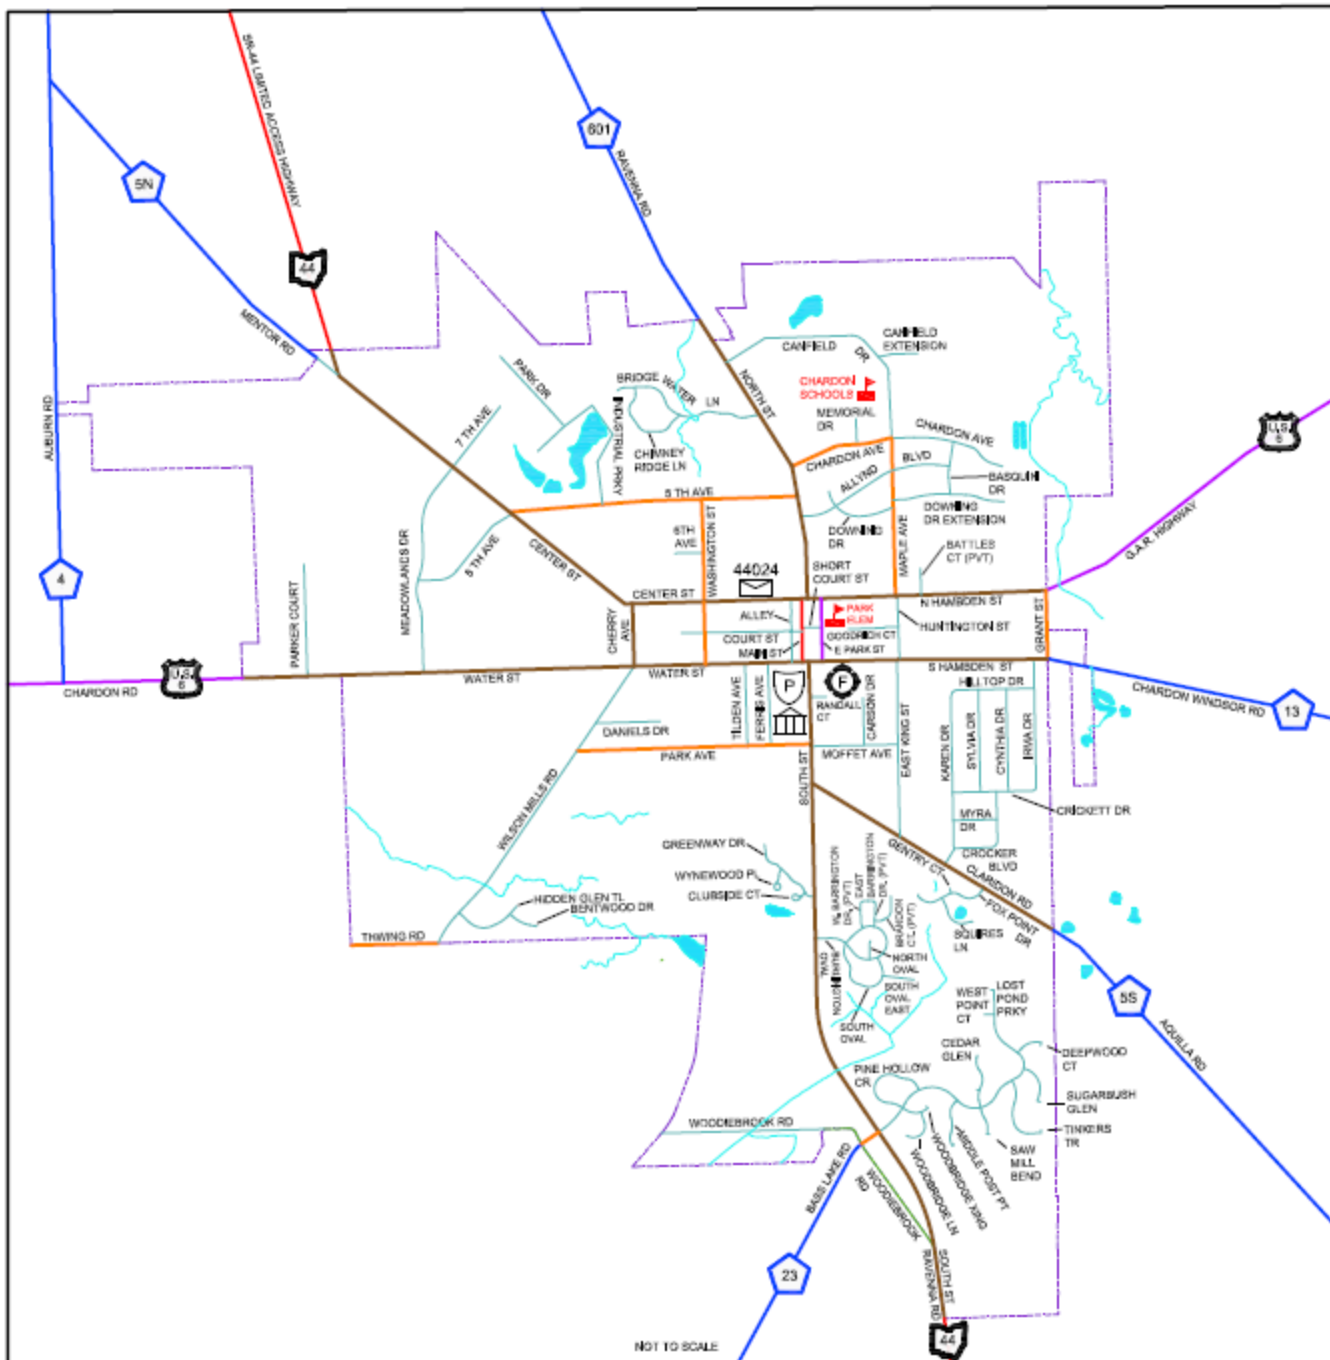

CITY OF CHARDON

MAP LEGEND

POLICE STATION		TOWN HALL		SCHOOL		POINT OF INTEREST		PRIVATE ROAD		PRIMARY ROAD		TOWNSHIP ROAD		STATE ROUTE	
FIRE STATION		POST OFFICE		AIRPORT		PARK LANDS		VILLAGE ROAD		SECONDARY ROAD		COUNTY ROAD		FEDERAL HIGHWAY	