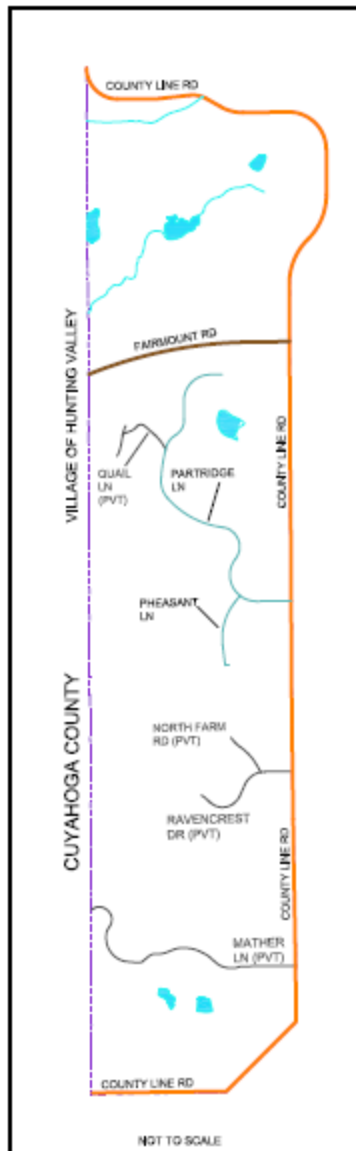

VILLAGE OF HUNTING VALLEY

MAP LEGEND

| | | | | | | | | | | | | | | | |
|----------------|--|-------------|--|---------|--|-------------------|--|--------------|--|----------------|--|---------------|--|-----------------|--|
| POLICE STATION | | TOWN HALL | | SCHOOL | | POINT OF INTEREST | | PRIVATE ROAD | | PRIMARY ROAD | | TOWNSHIP ROAD | | STATE ROUTE | |
| FIRE STATION | | POST OFFICE | | AIRPORT | | PARK LANDS | | VILLAGE ROAD | | SECONDARY ROAD | | COUNTY ROAD | | FEDERAL HIGHWAY | |